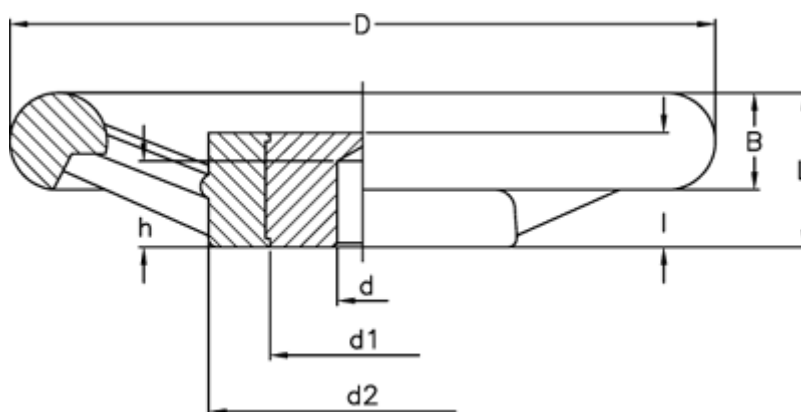

Article number: 2301080001

Description: E+G Handwheel  
VRU.125

## Measures

B	= 18	L	= 28
C (N m)	= 220	L (J)	= 9
D	= 125		
d1	= 32		
d2	= 55		
d H9	= 10		
h	= 15		
l	= 22		